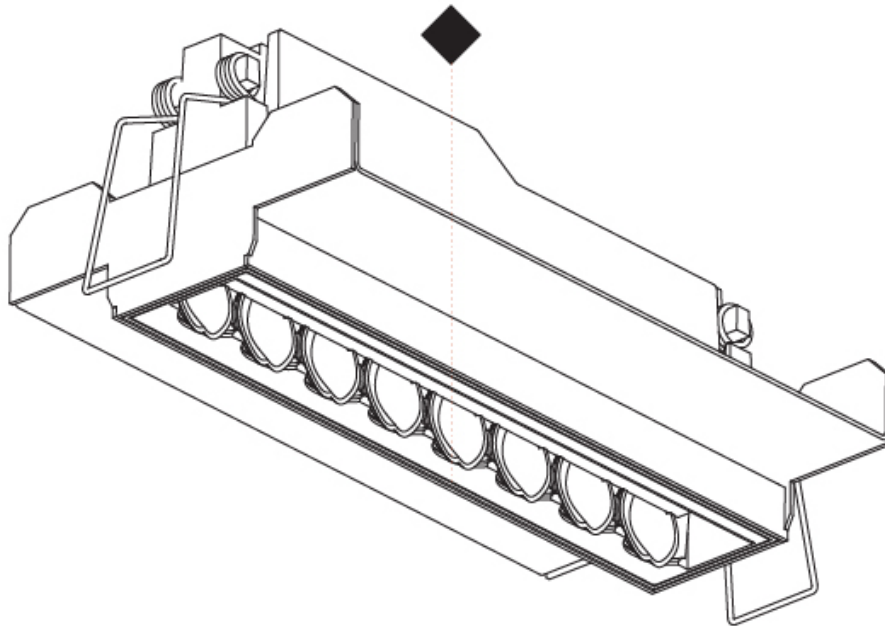

MAGIQ HOLLOW WALLWASH KORONA TRIMLESS

A35579-

PROJECT	_____
TYPE	_____
SPECIFIER	_____
QUANTITY	_____
DATE	_____