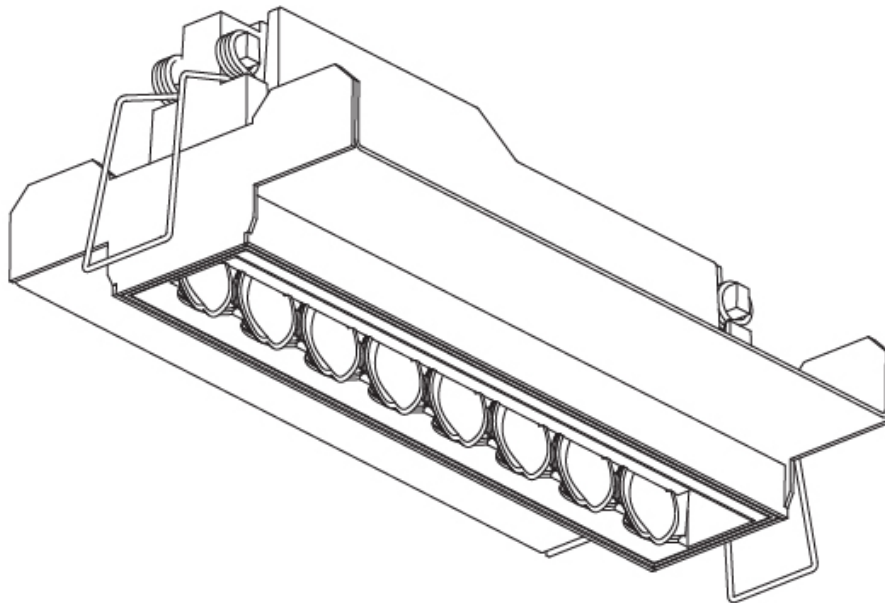

MAGIQ HOLLOW WALLWASH TRIMLESS

A35577-

PROJECT

TYPE

SPECIFIER

QUANTITY

DATE