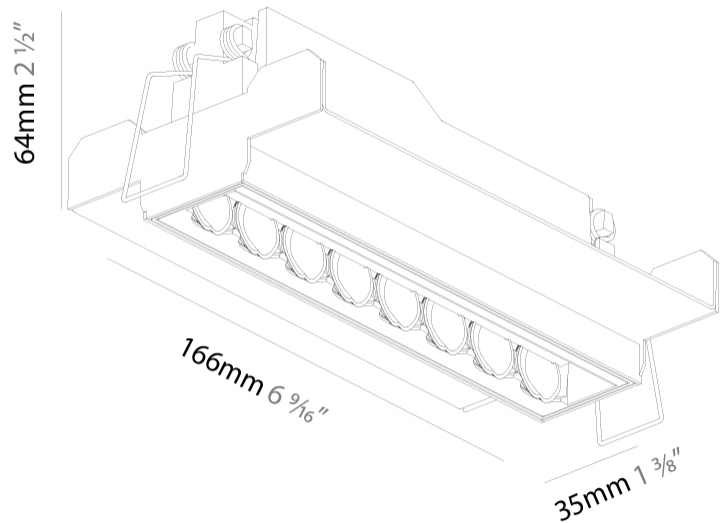

GENERAL

Series: Magiq Hollow Wallwash
 Brand: Prolicht
 Division: Architectural
 Mounting Type: Trimless
 Mounting Location: Ceiling
 Subcategory: Wallwash

PHYSICAL

Shape: Rectangle
 Length (mm): 166
 Length (in): 6 ⁹/₁₆
 Width (mm): 35
 Width (in): 1 ³/₈
 Height (mm): 64
 Height (in): 2 ¹/₂
 Ceiling Thickness (mm): 12.5
 Ceiling Thickness (in): 1/2
 Min. Recessing Depth (mm): 100
 Min. Recessing Depth (in): 3 ¹⁵/₁₆
 Light Distribution: Asymmetric
 Weight (kg): 0.525
 Weight (lbs): 1.16
 Holder Finish: WHI / BLK
 Fixture Material: Aluminum Die Cast
 Cut-out Measurements: 173mm / 6 13/16" x 42mm / 1 5/8"

OPTICAL

Upon Request: Special Beam Angles

RATINGS AND CERTIFICATIONS

Certified By: CSA Certified to UL and CSA Standards
 IP rating: IP20

100mm
3 15/16"

12 1/2 mm
1/2"

173mm x 42mm
6 13/16" x 1 5/8"

MAGIQ HOLLOW WALLWASH TRIMLESS