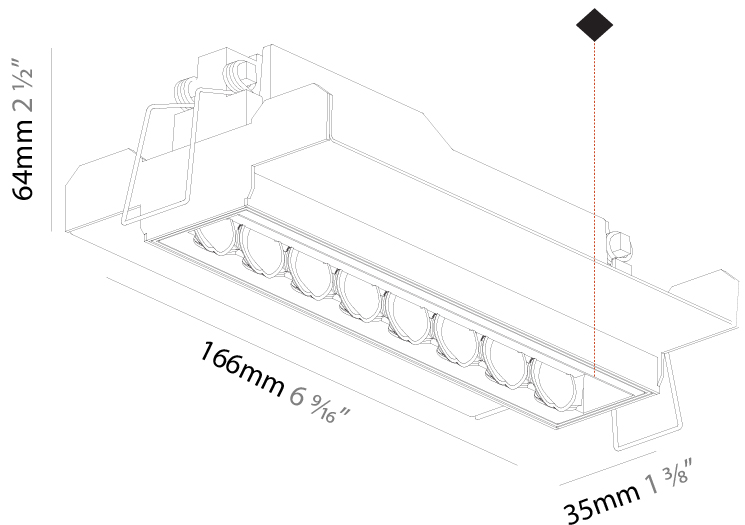

ELECTRICAL

Lamp Type: LED (Zhaga Standard)
Input Wattage (W): 19
Total Output Wattage (W): 17.2
Dimming: Tri-Mode (Non-Dimming and Phase Dimming (120Vac only) and 0-10V Dimming)
Driver Included: No
Driver Location: Recessed Housing
Driver Type: Constant Current - Universal
Driver Class: Class 2
Housing: See components
Input Voltage (V): 120 - 277
Constant Current (MA): 700

LED

Number of LEDs: 8
Color Temperature (°K): 2700 / 3000 / 3500 / 4000
Max. Delivered Lumen (lm): 1270 / 1270 / 1513 / 1544
Nominal Lumen (lm): 1492 / 1492 / 1778 / 1814
CRI: >90 CRI
Lamp Life (hrs): 50000
Upon Request: Special Color Temperature

OPTICAL

Upon Request: Special Beam Angles

RATINGS AND CERTIFICATIONS

Certified By: CSA Certified to UL and CSA Standards

IP rating: IP20
Zaneen Company Inc. © 2024, T 1800-388-3382, F 416-247-9319, www.zaneen.com